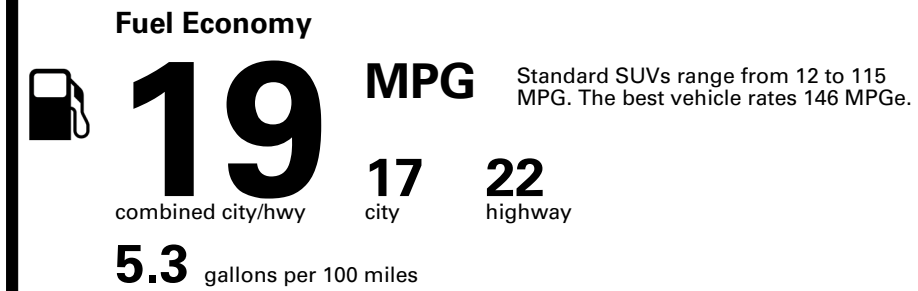

SOLD TO: GA716

GENESIS OF UNION CITY
7665 HIGHWAY 85 SOUTH
RIVERDALE GA 30274

SHIPPED TO: GA716

Inland Freight & Handling : \$1,495.00

VIN: KMUJDESC8TU349642	EXTERIOR COLOR: VIK BLACK	INTERIOR/SEAT COLOR: OBSIDIAN BLACK/OBSIDIAN
MODEL: 8SHAAJ9GC7A5	PORT OF ENTRY: BR	TRANSPORT: TRUCK
EMISSIONS: This vehicle is certified to meet emission requirements in all 50 states		ACCESSORY WEIGHT: 3 lbs./ 2 kgs.

TOTAL PRICE: \$91,760.00

114 A 1446ASIAN

EPA DOT Fuel Economy and Environment

Gasoline Vehicle

You spend \$8,000
more in fuel costs over 5 years compared to the average new vehicle.

Annual fuel cost \$3,300