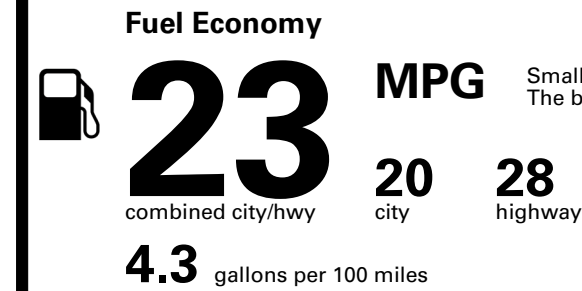

TOTAL PRICE: \$59,395.00

156 A

EPA DOT Fuel Economy and Environment

Gasoline Vehicle

Small SUVs range from 14 to 125 MPG. The best vehicle rates 146 MPGe.

You spend \$5,000
more in fuel costs over 5 years
compared to the average new vehicle.