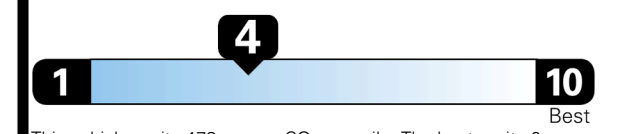

Fuel Economy & Greenhouse Gas Rating (tailpipe only)