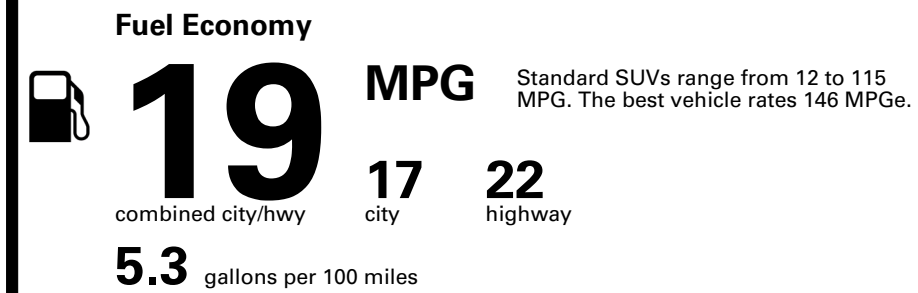

## EPA DOT Fuel Economy and Environment

Gasoline Vehicle

**You spend \$8,000**  
more in fuel costs over 5 years compared to the average new vehicle.

**Annual fuel cost \$3,300**

**Fuel Economy & Greenhouse Gas Rating** (tailpipe only)